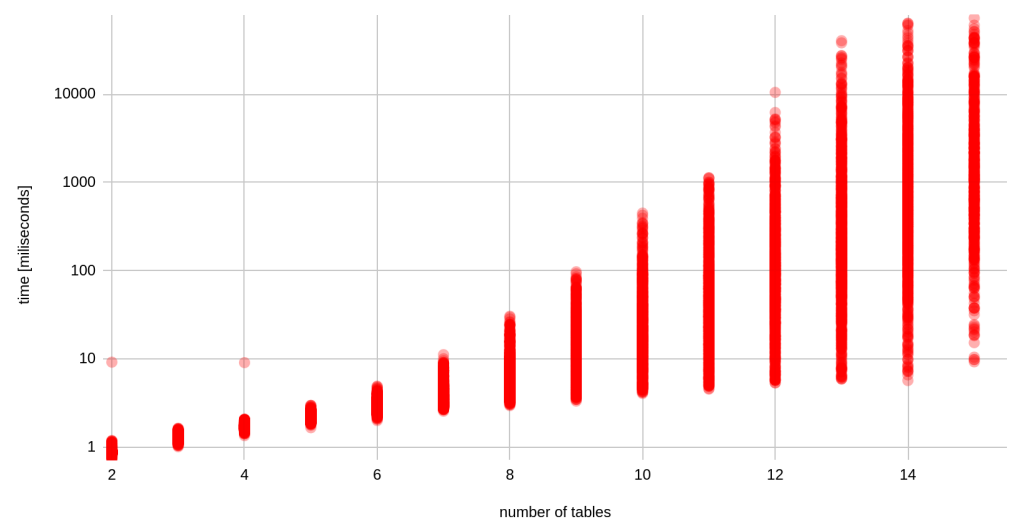

plan time

random join of variable number of tables

plan time

random join of variable number of tables

memory / max resident size

random join of variable number of tables

memory / max resident size

random join of variable number of tables