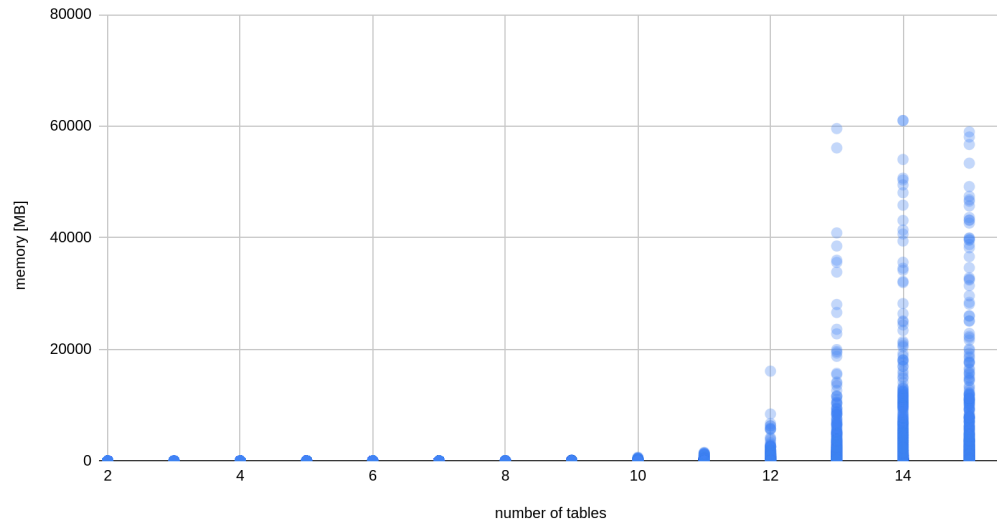

plan time

random join of variable number of tables

plan time

random join of variable number of tables

memory / max resident size

random join of variable number of tables

memory / max resident size

random join of variable number of tables