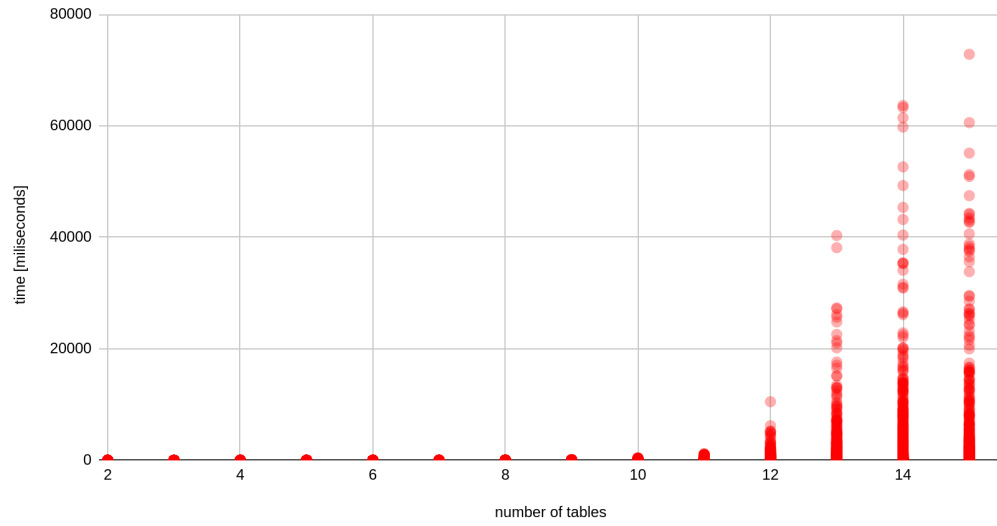

plan time

random join of variable number of tables

plan time

random join of variable number of tables

memory / max resident size

random join of variable number of tables

memory / max resident size

random join of variable number of tables